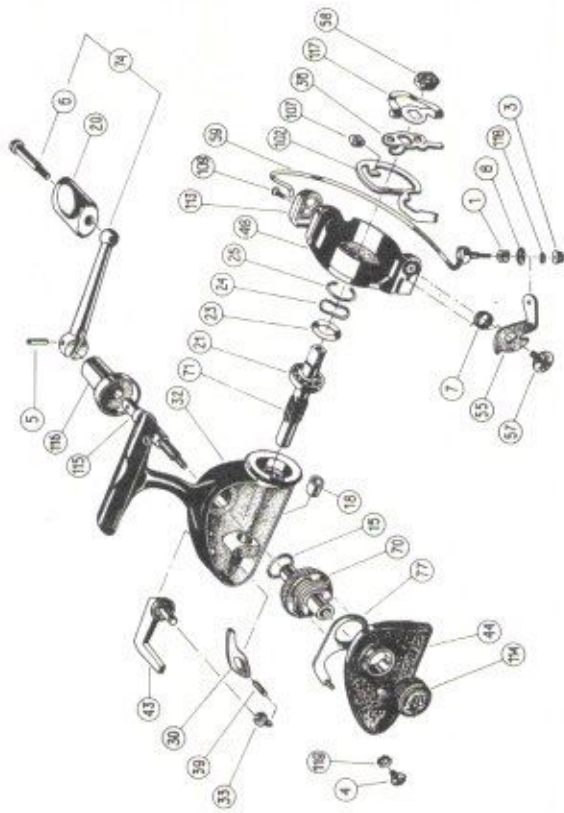

Quick Champion Skirted Spool Reels

Quick 1000

Quick 1000

Hint: When ordering a spare part please insure that you quote the correct order number for your type of reel.

Quick 1400-5000

Quick 1400-5000

Hint: When ordering a spare part please insure that you quote the correct order number for your type of reel.